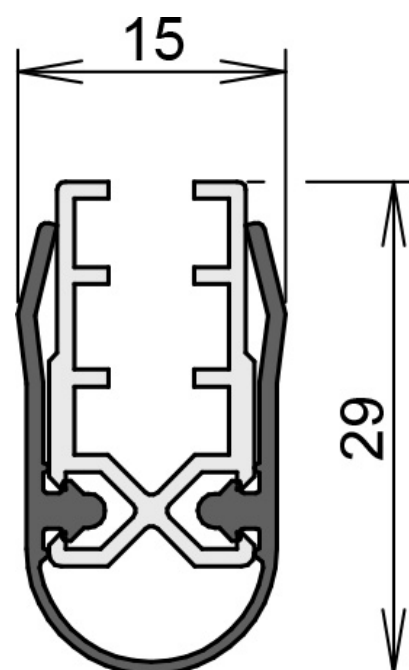

Tilt seals A -15

DETAILS

Articlenumber	1-372
Function	hinged door
Türenmaterial	timber
Application	interior door
Usage	sound protection

TECHNICAL DATA

Width	15 mm
Height	29 mm
Min. delivery length	220 mm
Max. delivery length	1333 mm
Standard length	708, 833, 958, 1083, 1208 mm
Sealingprofile	silicone, self-extinguishing

FITTING

Fixing	WS - fixing brackets
--------	----------------------

EXAMINATIONS AND CERTIFICATES

Sound	yes
EPD	yes

Tilt seals A -15