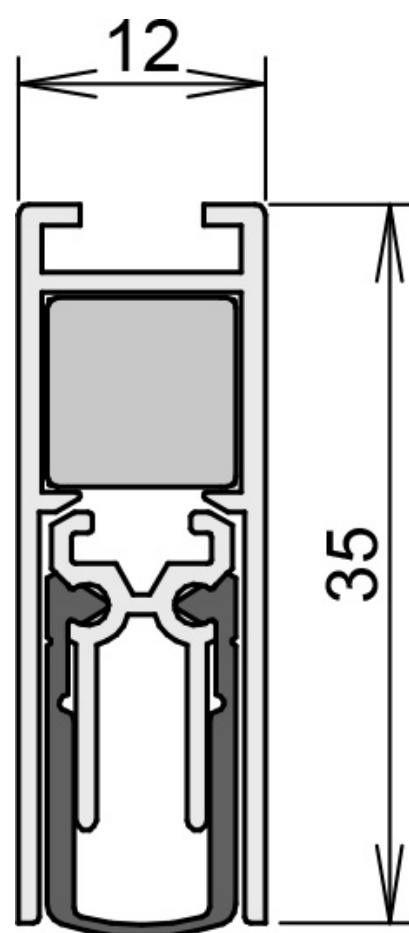

## DETAILS

Articlenumber	1-393
Function	hinged door
Türenmaterial	timber
Application	interior door
Usage	sound protection, smoke protection, fire protection, accessibility

## TECHNICAL DATA

Width	12 mm
Height	35 mm
Min. delivery length	650 mm
Max. delivery length	1335 mm
Standard length	708, 833, 958, 1083, 1208 mm
max. travel	11 mm
Actuation	double-sided
Actuator	actuator/ actuator
Outerprofile	aluminium
Surface	plate finish
Sealingprofile	silicone, self-extinguishing

## FITTING

Fixing	WS - fixing brackets
--------	----------------------

# Doppeldicht M-12/35