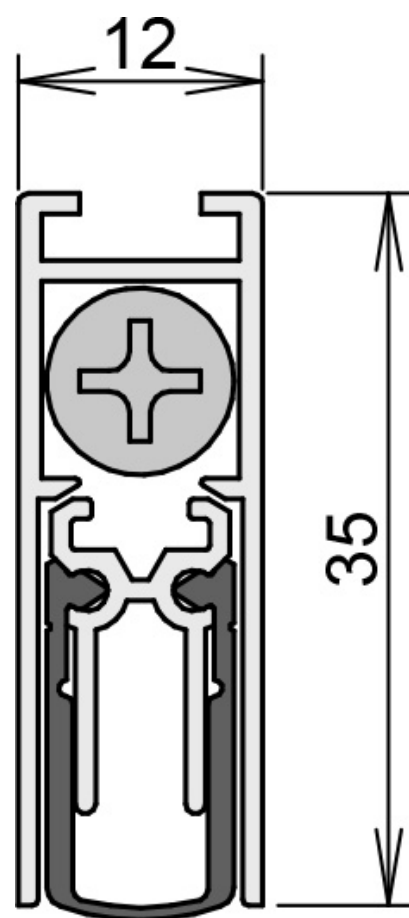

Doppeldicht M-12/35

DETAILS

Articlenumber	1-392
Function	hinged door
Türenmaterial	timber
Application	interior door
Usage	sound protection, smoke protection, fire protection, accessibility

TECHNICAL DATA

Width	12 mm
Height	35 mm
Min. delivery length	235 mm
Max. delivery length	1335 mm
Standard length	708, 833, 958, 1083, 1208 mm
max. travel	11 mm
Actuation	single-sided
Actuator	actuator
Outerprofile	aluminium
Surface	plate finish
Sealingprofile	silicone, self-extinguishing

FITTING

Fixing	WS - fixing brackets

EXAMINATIONS AND CERTIFICATES

Sound	yes
Permanent function 200k	yes
Leakage rate certificate	yes
Barrier free	yes
UL	yes
EPD	yes