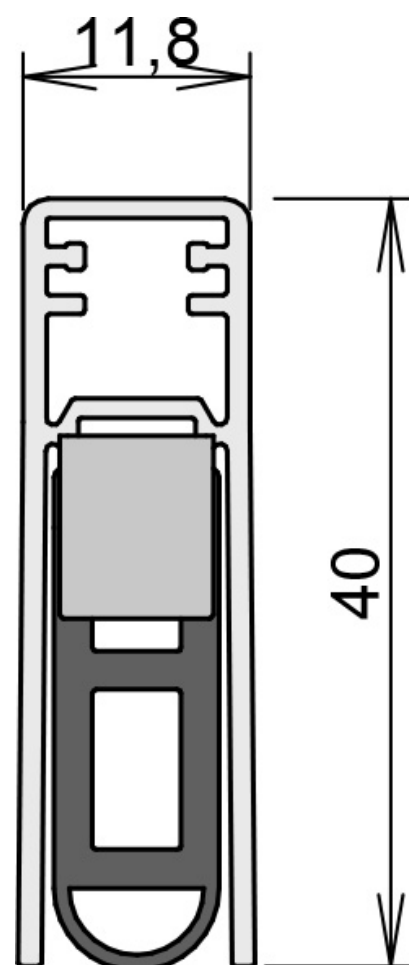

Kältefeind® WS

DETAILS

Articlenumber	1-1076
Function	hinged door
Türenmaterial	timber, metal
Application	interior door
Usage	accessibility

TECHNICAL DATA

Width	12 mm
Height	40 mm
Min. delivery length	310 mm
Max. delivery length	2000 mm
Standard length	708, 833, 958, 1083, 1208 mm
max. travel	18 mm
Actuation	single-sided
Actuator	sliding acuator
Outerprofile	aluminium
Surface	plate finish
Sealingprofile	PVC

FITTING

Fixing	WS - fixing brackets

EXAMINATIONS AND CERTIFICATES

Barrier free	yes
EPD	yes