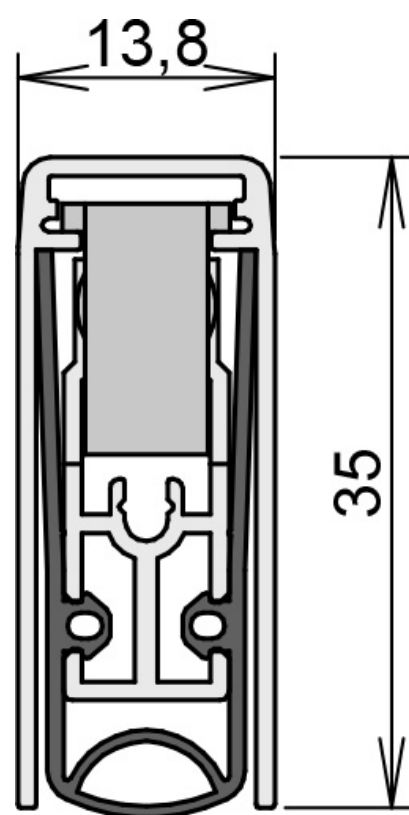

Schall-Ex® L-14/35 EK

DETAILS

Articlenumber	1-935
Function	hinged door
Türenmaterial	timber
Application	interior door
Usage	sound protection

TECHNICAL DATA

Width	14 mm
Height	35 mm
Min. delivery length	235 mm
Max. delivery length	1635 mm
Standard length	635, 735, 835, 935, 1035, 1135, 1235 mm
max. travel	20 mm
Actuation	single-sided
Actuator	sliding acuator
Surface	plate finish
Sealingprofile	silicone, self-extinguishing

FITTING

Fixing	EK - end cap

EXAMINATIONS AND CERTIFICATES

Permanent function IM	yes
Mio Certificate	yes
Barrier free	yes
UL	yes
EPD	yes