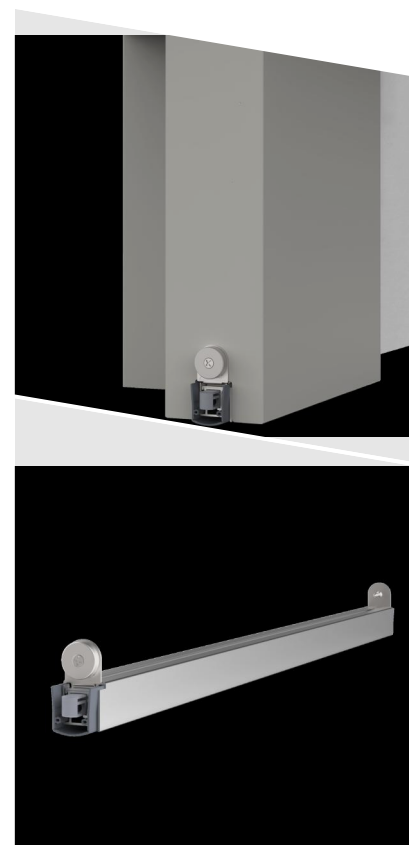

Schall-Ex® Slide & Lock L-20/20 WS

DETAILS

Articlenumber	1-967
Function	sliding door
Türenmaterial	timber, metal, PVC
Application	interior door
Usage	sound protection, smoke protection, fire protection, accessibility

TECHNICAL DATA

Width	20 mm
Height	20 mm
Min. delivery length	485 mm
Max. delivery length	2000 mm
Standard length	708, 833, 958, 1083, 1208 mm
max. travel	16 mm
Actuation	single-sided
Actuator	Slideauslöser/ Magnet
Outerprofile	aluminium
Surface	plate finish
Sealingprofile	silicone, self-extinguishing

FITTING

Fixing	WS - fixing brackets Haftmagnet

EXAMINATIONS AND CERTIFICATES

Permanent function IM	yes
Mio Certificate	yes
Leakage rate certificate	yes
Barrier free	yes
EPD	yes