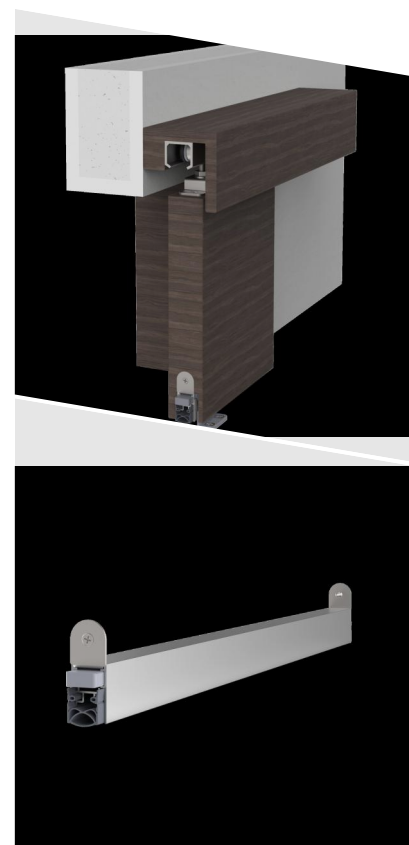

Schall-Ex® Slide M-20 WS

DETAILS

Articlenumber	1-556
Function	sliding door
Türenmaterial	timber
Application	exterior door, interior door
Usage	sound protection, smoke protection, fire protection, accessibility

TECHNICAL DATA

Width	19.7 mm
Height	30 mm
Min. delivery length	220 mm
Max. delivery length	2000 mm
Standard length	708, 833, 958, 1083, 1208 mm
max. travel	12 mm
Actuation	single-sided
Actuator	slide actuator
Outerprofile	aluminium
Surface	plate finish
Sealingprofile	silicone, self-extinguishing

FITTING

Fixing	WS - fixing brackets
--------	----------------------

EXAMINATIONS AND CERTIFICATES

Permanent function IM	yes
Mio Certificate	yes
Leakage rate certificate	yes
Barrier free	yes
EPD	yes

Schall-Ex® Slide M-20 WS