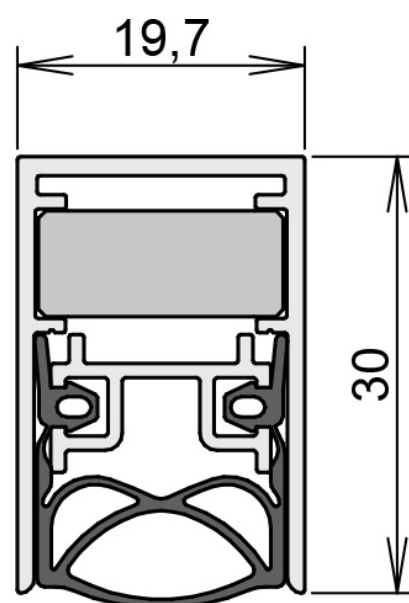

TECHNICAL DATA

Width	19.7 mm
Height	30 mm
Min. delivery length	220 mm
Max. delivery length	2000 mm
Standard length	708, 833, 958, 1083, 1208 mm
max. travel	12 mm
Actuation	single-sided
Actuator	slide actuator
Outerprofile	aluminium
Surface	plate finish
Sealingprofile	silicone, self-extinguishing

FITTING

Fixing	WS - fixing brackets
--------	----------------------

EXAMINATIONS AND CERTIFICATES

Permanent function IM	yes
Mio Certificate	yes
Leakage rate certificate	yes
Barrier free	yes
EPD	yes

Schall-Ex® Slide M-20 WS