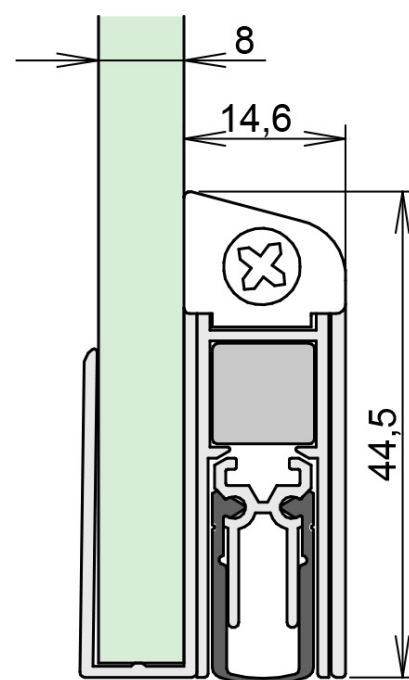

Schall-Ex® Duo GS-8

DETAILS

Articlenumber	1-408
Function	hinged door
Türenmaterial	glass
Application	interior door
Usage	sound protection, smoke protection, accessibility

TECHNICAL DATA

Width	14.6 mm
Height	44.5 mm
Min. delivery length	650 mm
Max. delivery length	1333 mm
Thickness of glass	8 mm
Standard length	708, 833, 958, 1083, 1208 mm
max. travel	11 mm
Actuation	double-sided
Actuator	actuator/ actuator
Outerprofile	aluminium
Surface	silver anodized (C-0)
Sealingprofile	silicone, self-extinguishing

FITTING

Fixing	glude glue/ silicon transpaent

EXAMINATIONS AND CERTIFICATES

Sound	yes
Permanent function IM	yes
Mio Certificate	yes
Leakage rate certificate	yes
Barrier free	yes
EPD	yes