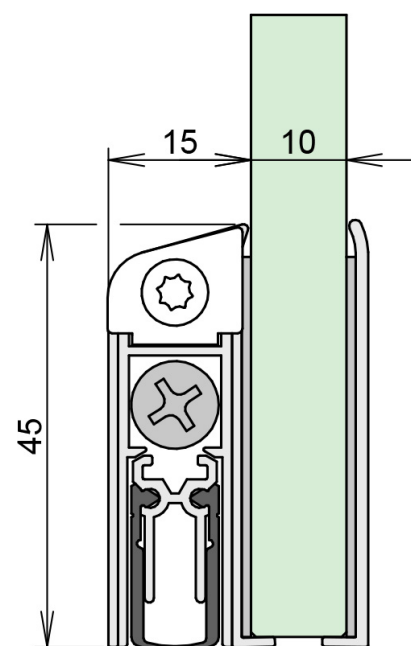

Schall-Ex® GS-A

DETAILS

Articlenumber	1-814
Function	hinged door
Türenmaterial	glass
Application	interior door
Usage	sound protection, smoke protection, accessibility

TECHNICAL DATA

Width	15 mm
Height	44.5 mm
Min. delivery length	235 mm
Max. delivery length	1333 mm
Thickness of glass	ab 6 mm
Standard length	708, 833, 958, 1083, 1208 mm
max. travel	11 mm
Actuation	single-sided
Actuator	actuator
Outerprofile	aluminium
Surface	silver anodized (C-0)
Sealingprofile	silicone, self-extinguishing

FITTING

Fixing	2-tlg. Steckprofil glue/ silicon transpaent

EXAMINATIONS AND CERTIFICATES

Sound	yes
Permanent function IM	yes
Mio Certificate	yes
Leakage rate certificate	yes
Barrier free	yes
EPD	yes