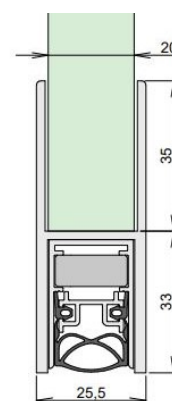

Schall-Ex® GS-H20

DETAILS

Articlenumber	1-439
Function	hinged door
Türenmaterial	glass
Application	interior door
Usage	sound protection, smoke protection, accessibility

TECHNICAL DATA

Width	25.5 mm
Height	68 mm
Min. delivery length	220 mm
Max. delivery length	2000 mm
Thickness of glass	20 mm
Standard length	708, 833, 958, 1083, 1208 mm
max. travel	12 mm
Actuation	single-sided
Actuator	actuator
Outerprofile	aluminium
Surface	silver anodized (C-0)
Sealingprofile	silicone, self-extinguishing

FITTING

Fixing	glude glue/ silicon transpaent

EXAMINATIONS AND CERTIFICATES

Permanent function 200k	yes
Permanent function 1M	yes
Mio Certificate	yes
Leakage rate certificate	yes
Barrier free	yes
EPD	yes