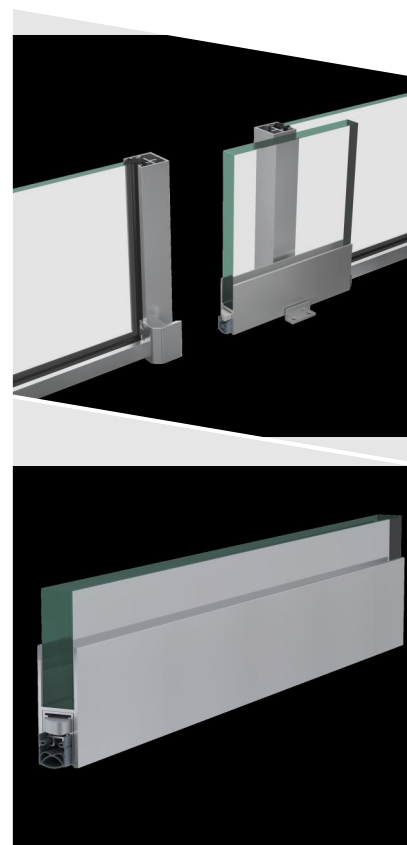

Schall-Ex® GS-H20

DETAILS

Articlenumber	1-439
Function	hinged door
Türenmaterial	glass
Application	interior door
Usage	sound protection, smoke protection, accessibility

TECHNICAL DATA

Width	25.5 mm
Height	68 mm
Min. delivery length	220 mm
Max. delivery length	2000 mm
Thickness of glass	20 mm
Standard length	708, 833, 958, 1083, 1208 mm
max. travel	12 mm
Actuation	single-sided
Actuator	actuator
Outerprofile	aluminium
Surface	silver anodized (C-0)
Sealingprofile	silicone, self-extinguishing

FITTING

Fixing	glude glue/ silicon transpaent
--------	-----------------------------------

EXAMINATIONS AND CERTIFICATES

Permanent function 200k	yes
Permanent function 1M	yes
Mio Certificate	yes
Leakage rate certificate	yes
Barrier free	yes
EPD	yes