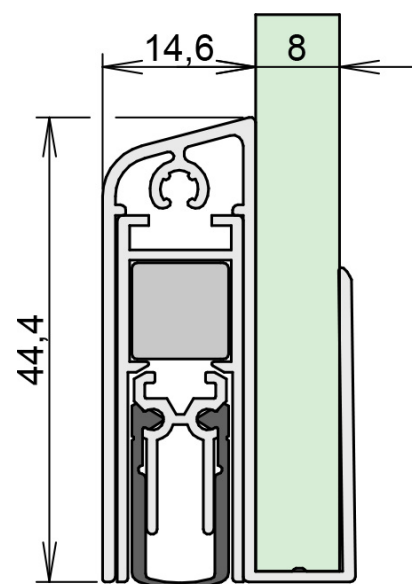

Schall-Ex® GS-8

DETAILS

Articlenumber	1-407
Function	hinged door
Türenmaterial	glass
Application	interior door
Usage	sound protection, smoke protection, accessibility

TECHNICAL DATA

Width	14.6 mm
Height	44.5 mm
Min. delivery length	235 mm
Max. delivery length	1333 mm
Thickness of glass	8 mm
Standard length	708, 833, 958, 1083, 1208 mm
max. travel	11 mm
Actuation	single-sided
Actuator	actuator
Outerprofile	aluminium
Surface	silver anodized (C-0)
Sealingprofile	silicone, self-extinguishing

FITTING

Fixing	glude glue/ silicon transpaent

EXAMINATIONS AND CERTIFICATES

Sound	yes
Permanent function IM	yes
Mio Certificate	yes
Leakage rate certificate	yes
Barrier free	yes
EPD	yes