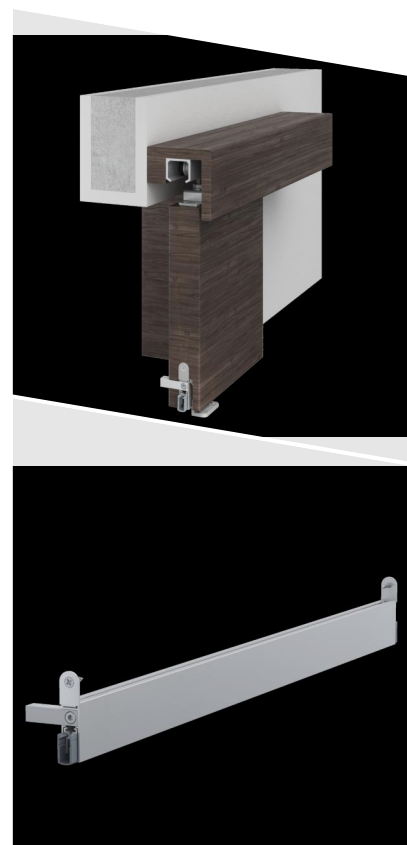

Schall-Ex® Slide M-12 WS ZA-R

DETAILS

Articlenumber	1-845
Function	sliding door
Türenmaterial	timber
Application	interior door
Usage	sound protection, smoke protection, fire protection, accessibility

TECHNICAL DATA

Width	12 mm
Height	35 mm
Min. delivery length	450 mm
Max. delivery length	1605 mm
Standard length	708, 833, 958, 1083, 1208 mm
max. travel	11 mm
Actuation	single-sided
Actuator	move actuator
Outerprofile	aluminium
Surface	plate finish
Sealingprofile	silicone, self-extinguishing

FITTING

Fixing	WS - fixing brackets DIN-R

EXAMINATIONS AND CERTIFICATES

Permanent function 200k	yes
Barrier free	yes
EPD	yes