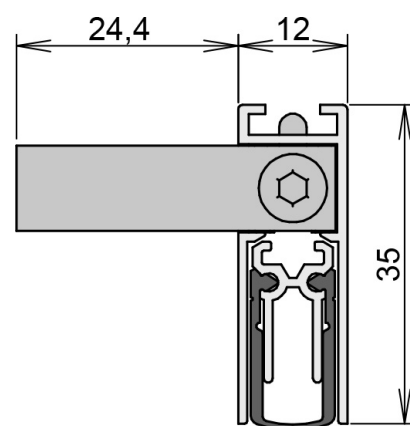

Schall-Ex® Slide M-12 WS ZA-R

DETAILS

Articlenumber	1-845
Function	sliding door
Türenmaterial	timber
Application	interior door
Usage	sound protection, smoke protection, fire protection, accessibility

TECHNICAL DATA

Width	12 mm
Height	35 mm
Min. delivery length	450 mm
Max. delivery length	1605 mm
Standard length	708, 833, 958, 1083, 1208 mm
max. travel	11 mm
Actuation	single-sided
Actuator	move actuator
Outerprofile	aluminium
Surface	plate finish
Sealingprofile	silicone, self-extinguishing

FITTING

Fixing	WS - fixing brackets DIN-R

EXAMINATIONS AND CERTIFICATES

Permanent function 200k	yes
Barrier free	yes
EPD	yes