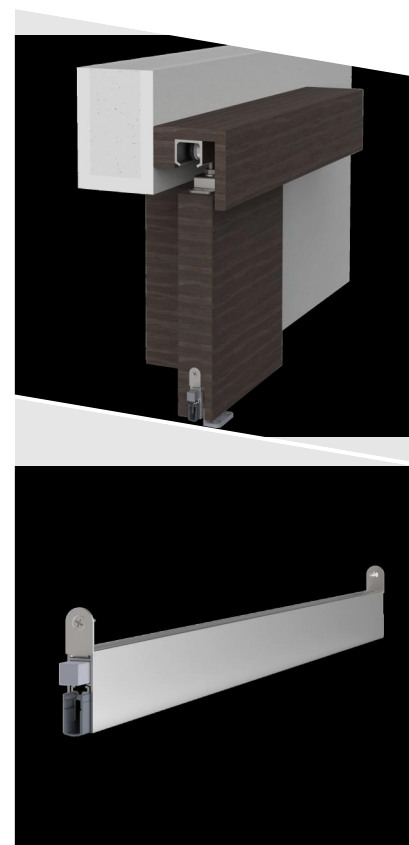

Schall-Ex® Slide M-12 WS

DETAILS

Articlenumber	1-548
Function	sliding door
Türenmaterial	timber
Application	interior door
Usage	sound protection, smoke protection, fire protection, accessibility

TECHNICAL DATA

Width	12 mm
Height	35 mm
Min. delivery length	280 mm
Max. delivery length	1958 mm
Standard length	708, 833, 958, 1083, 1208 mm
max. travel	11 mm
Actuation	single-sided
Actuator	slide actuator
Outerprofile	aluminium
Surface	plate finish
Sealingprofile	silicone, self-extinguishing

FITTING

Fixing	WS - fixing brackets
--------	----------------------

EXAMINATIONS AND CERTIFICATES

Permanent function 200k	yes
Leakage rate certificate	yes
Barrier free	yes
EPD	yes

Schall-Ex® Slide M-12 WS