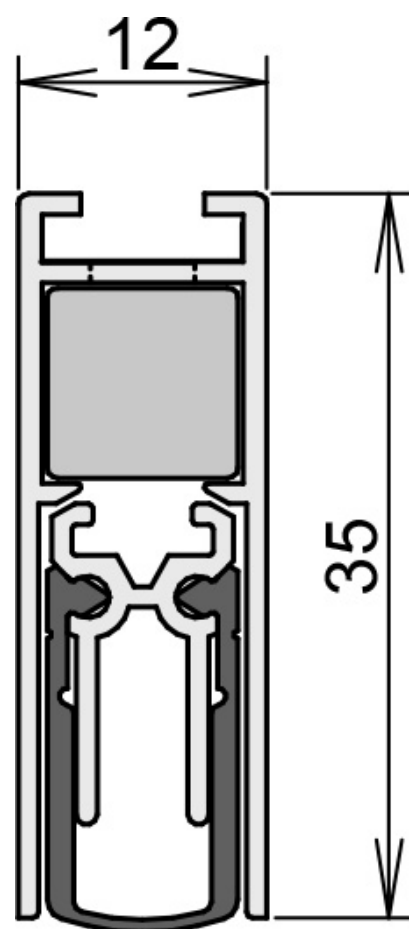

Schall-Ex® Slide M-12 WS

DETAILS

Articlenumber	1-548
Function	sliding door
Türenmaterial	timber
Application	interior door
Usage	sound protection, smoke protection, fire protection, accessibility

TECHNICAL DATA

Width	12 mm
Height	35 mm
Min. delivery length	280 mm
Max. delivery length	1958 mm
Standard length	708, 833, 958, 1083, 1208 mm
max. travel	11 mm
Actuation	single-sided
Actuator	slide actuator
Outerprofile	aluminium
Surface	plate finish
Sealingprofile	silicone, self-extinguishing

FITTING

Fixing	WS - fixing brackets

EXAMINATIONS AND CERTIFICATES

Permanent function 200k	yes
Leakage rate certificate	yes
Barrier free	yes
EPD	yes