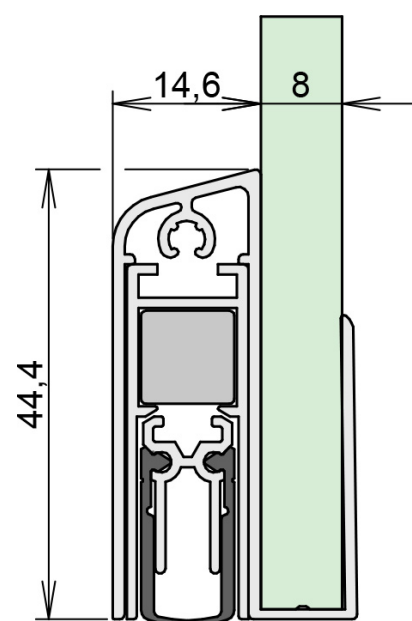

Schall-Ex® Slide GS-8

DETAILS

Articlenumber	1-566
Function	sliding door
Türenmaterial	glass
Application	interior door
Usage	sound protection, smoke protection, accessibility

TECHNICAL DATA

Width	14.7 mm
Height	44.5 mm
Min. delivery length	280 mm
Max. delivery length	1605 mm
Thickness of glass	8 mm
Standard length	708, 833, 958, 1083, 1208 mm
max. travel	11 mm
Actuation	single-sided
Actuator	slide actuator
Outerprofile	aluminium
Surface	silver anodized (C-0)
Sealingprofile	silicone, self-extinguishing

FITTING

Fixing	glue glue/ silicon transparent

EXAMINATIONS AND CERTIFICATES

Sound	yes
Permanent function IM	yes
Mio Certificate	yes
Leakage rate certificate	yes
Barrier free	yes
EPD	yes