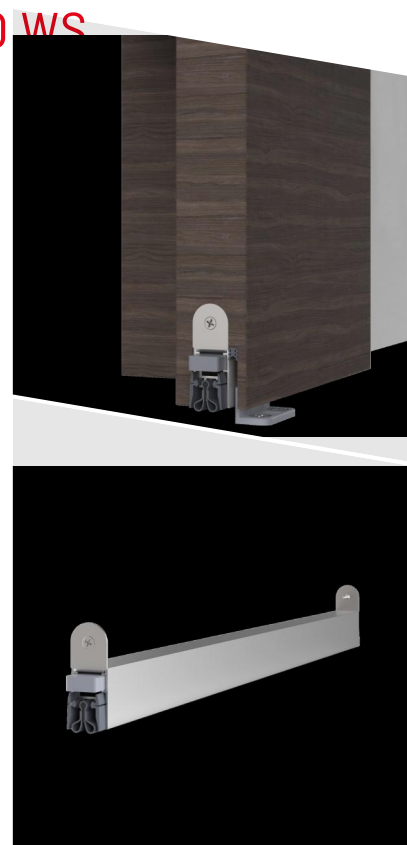

Schall-Ex® Slide radiation protection M-20 WS

DETAILS

Articlenumber	1-557
Function	sliding door
Türenmaterial	timber
Application	interior door
Usage	sound protection, smoke protection, fire protection, radiation protection, accessibility

TECHNICAL DATA

Width	19.7 mm
Height	30 mm
Min. delivery length	220 mm
Max. delivery length	2000 mm
Standard length	708, 833, 958, 1083, 1208 mm
max. travel	12 mm
Actuation	single-sided
Actuator	slide actuator
Outerprofile	aluminium
Surface	plate finish
Sealingprofile	silicone self-extinguishing, lead rubber

FITTING

Fixing	WS - fixing brackets

EXAMINATIONS AND CERTIFICATES

Barrier free	yes
EPD	yes