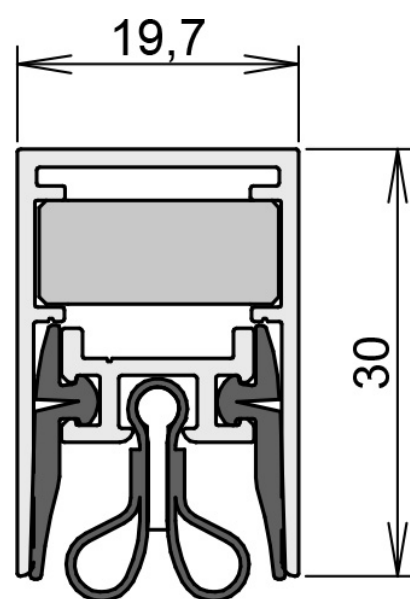

Schall-Ex® Slide radiation protection M-20 WS

DETAILS

Articlenumber	1-557
Function	sliding door
Türenmaterial	timber
Application	interior door
Usage	sound protection, smoke protection, fire protection, radiation protection, accessibility

TECHNICAL DATA

Width	19.7 mm
Height	30 mm
Min. delivery length	220 mm
Max. delivery length	2000 mm
Standard length	708, 833, 958, 1083, 1208 mm
max. travel	12 mm
Actuation	single-sided
Actuator	slide actuator
Outerprofile	aluminium
Surface	plate finish
Sealingprofile	silicone self-extinguishing, lead rubber

FITTING

Fixing	WS - fixing brackets

EXAMINATIONS AND CERTIFICATES

Barrier free	yes
EPD	yes