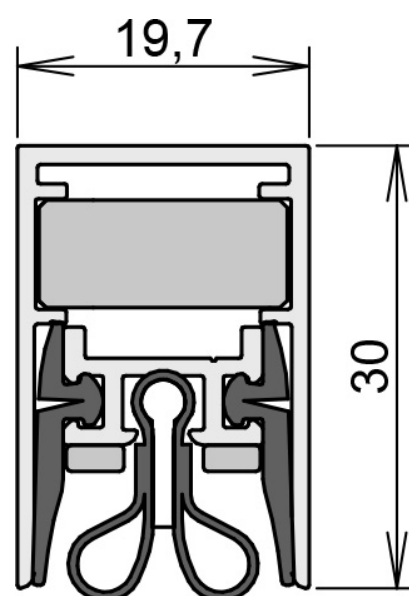

Schall-Ex® radiation protection WS BD

DETAILS

Articlenumber	1-521
Function	hinged door
Türenmaterial	timber
Application	interior door
Usage	sound protection, radiation protection, accessibility

TECHNICAL DATA

Width	19.7 mm
Height	30 mm
Min. delivery length	220 mm
Max. delivery length	2000 mm
Standard length	708, 833, 958, 1083, 1208 mm
max. travel	12 mm
Actuation	single-sided
Actuator	actuator
Outerprofile	aluminium
Surface	silver anodized (C-0)
Sealingprofile	silicone self-extinguishing, lead rubber

FITTING

Fixing	WS - fixing brackets

EXAMINATIONS AND CERTIFICATES

Barrier free	yes
EPD	yes