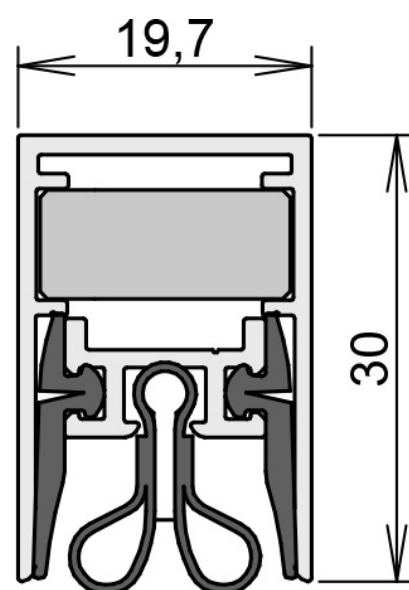

Schall-Ex® radiation protection WS Duo

DETAILS

Articlenumber	1-529
Function	hinged door
Türenmaterial	timber
Application	interior door
Usage	sound protection, radiation protection, accessibility

TECHNICAL DATA

Width	19.7 mm
Height	30 mm
Min. delivery length	220 mm
Max. delivery length	2000 mm
Standard length	708, 833, 958, 1083, 1208 mm
max. travel	12 mm
Actuation	single-sided
Actuator	actuator
Outerprofile	aluminium
Surface	silver anodized (C-0)
Sealingprofile	silicone self-extinguishing, lead rubber

FITTING

Fixing	WS - fixing brackets

EXAMINATIONS AND CERTIFICATES

Barrier free	yes
EPD	yes