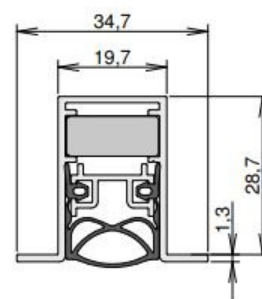

Schall-Ex® Ultra OS

DETAILS

Articlenumber	1-293
Function	hinged door, hinged gate
Türenmaterial	timber, metal
Application	exterior door, interior door
Usage	sound protection, smoke protection, fire protection, accessibility

TECHNICAL DATA

Width	19.7 mm
Height	30 mm
Min. delivery length	220 mm
Max. delivery length	2500 mm
Standard length	708, 833, 958, 1083, 1208 mm
max. travel	12 mm
Actuation	single-sided
Actuator	actuator
Outerprofile	aluminium
Surface	silver anodized (C-0)
Sealingprofile	silicone, self-extinguishing

FITTING

Fixing	OS - omega-shaped profile unterschrauben
Espagnolette bolt	yes

EXAMINATIONS AND CERTIFICATES

Sound	yes
Permanent function IM	yes
Mio Certificate	yes
Leakage rate certificate	yes
Corrosion test	yes
Corrosion	yes
Barrier free	yes