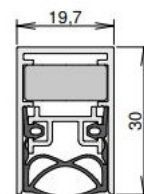

Schall-Ex® Ultra WS DUO

DETAILS

Articlenumber	1-290
Function	hinged door, hinged gate
Türenmaterial	timber, metal
Application	exterior door, interior door
Usage	sound protection, smoke protection, fire protection, accessibility

TECHNICAL DATA

Width	19.7 mm
Height	30 mm
Min. delivery length	708 mm
Max. delivery length	1500 mm
Standard length	708, 833, 958, 1083, 1208 mm
max. travel	12 mm
Actuation	double-sided
Actuator	actuator/ actuator
Outerprofile	aluminium
Surface	silver anodized (C-0)
Sealingprofile	silicone, self-extinguishing

FITTING

Fixing	WS - fixing brackets

EXAMINATIONS AND CERTIFICATES

Sound	yes
Permanent function IM	yes
Mio Certificate	yes
Leakage rate certificate	yes
Corrosion test	yes
Corrosion	yes
Barrier free	yes
UL	yes
EPD	yes