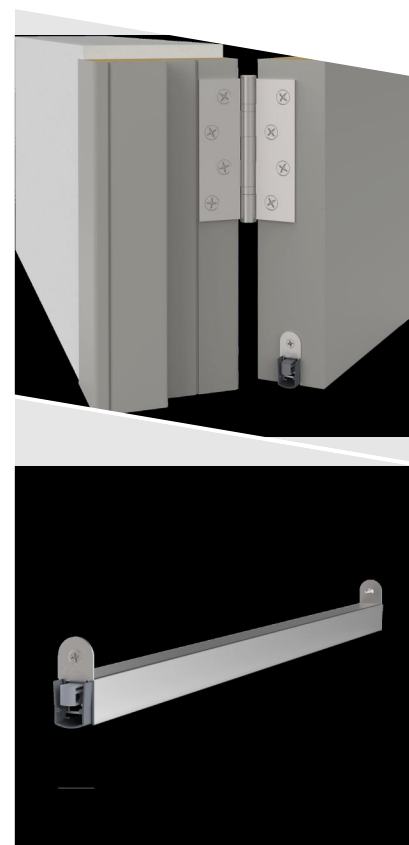

Stadi L-17/20 WS

DETAILS

Articlenumber	1-940
Function	hinged door
Türenmaterial	timber, metal, PVC
Application	exterior door, interior door
Usage	sound protection, smoke protection, fire protection, accessibility

TECHNICAL DATA

Width	17 mm
Height	20 mm
Min. delivery length	250 mm
Max. delivery length	2000 mm
Standard length	750, 900, 1050, 1200 mm
max. travel	16 mm
Actuation	single-sided
Actuator	sliding acutator
removableInner profile	yes
Outerprofile	aluminium
Surface	plate finish
Sealingprofile	silicone, self-extinguishing

FITTING

Fixing	WS - fixing brackets
Espagnolette bolt	yes

EXAMINATIONS AND CERTIFICATES

Sound	yes
Permanent function IM	yes
Mio Certificate	yes
Leakage rate certificate	yes
Corrision test	yes
Corrision	yes
Barrier free	yes