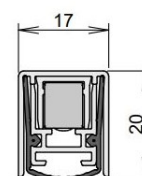

Stadi L-17/20 WS

DETAILS

Articlenumber	1-940
Function	hinged door
Türenmaterial	timber, metal, PVC
Application	exterior door, interior door
Usage	sound protection, smoke protection, fire protection, accessibility

TECHNICAL DATA

Width	17 mm
Height	20 mm
Min. delivery length	250 mm
Max. delivery length	2000 mm
Standard length	750, 900, 1050, 1200 mm
max. travel	16 mm
Actuation	single-sided
Actuator	sliding acutator
removableInner profile	yes
Outerprofile	aluminium
Surface	plate finish
Sealingprofile	silicone, self-extinguishing

FITTING

Fixing	WS - fixing brackets
Espagnolette bolt	yes

EXAMINATIONS AND CERTIFICATES

Sound	yes
Permanent function IM	yes
Mio Certificate	yes
Leakage rate certificate	yes
Corrision test	yes
Corrision	yes
Barrier free	yes