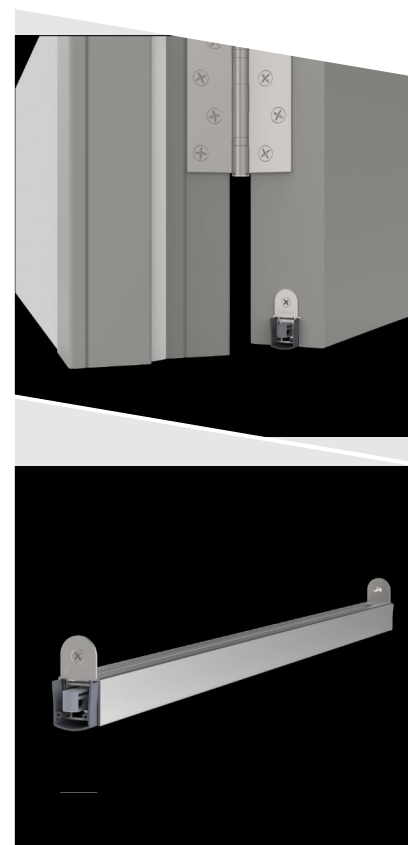

Stadi LD-20/20 WS

DETAILS

Articlenumber	1-952
Function	hinged door
Türenmaterial	timber, metal, PVC
Application	exterior door, interior door
Usage	sound protection, smoke protection, fire protection, accessibility

TECHNICAL DATA

Width	20 mm
Height	20 mm
Min. delivery length	635 mm
Max. delivery length	1600 mm
Standard length	750, 900, 1050, 1200 mm
max. travel	16 mm
Actuation	single-sided
Actuator	sliding acutator
removableInner profile	yes
Outerprofile	aluminium
Surface	plate finish
Sealingprofile	silicone, self-extinguishing

FITTING

Fixing	WS - fixing brackets
Espagnolette bolt	yes

EXAMINATIONS AND CERTIFICATES

Permanent function IM	yes
Mio Certificate	yes
Leakage rate certificate	yes
Barrier free	yes
UL	yes
EPD	yes
Certifire	yes