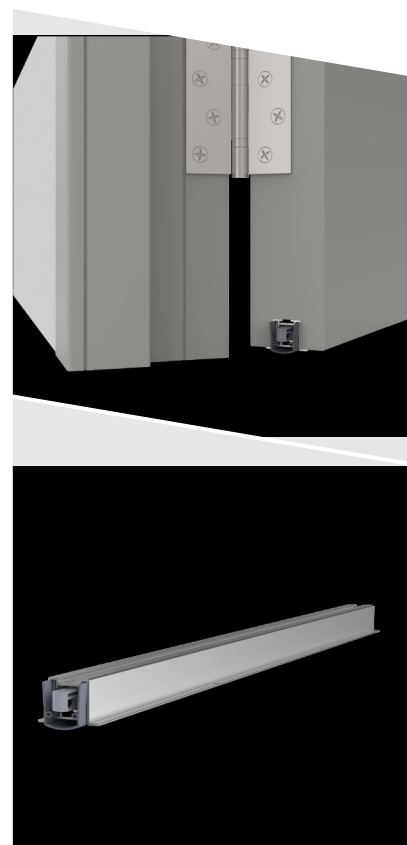

Stadi L-20/20 OS

DETAILS

Articlenumber	1-972
Function	hinged door
Türenmaterial	timber, metal, PVC
Application	exterior door, interior door
Usage	sound protection, smoke protection, fire protection, accessibility

TECHNICAL DATA

Width	20 mm
Height	20 mm
Min. delivery length	230 mm
Max. delivery length	2000 mm
Standard length	750, 900, 1050, 1200 mm
max. travel	16 mm
Actuation	single-sided
Actuator	sliding acutator
removableInner profile	yes
Outerprofile	aluminium
Surface	plate finish
Sealingprofile	silicone, self-extinguishing

FITTING

Fixing	OS - omega-shaped profile screw under
Espagnolette bolt	yes

EXAMINATIONS AND CERTIFICATES

Permanent function IM	yes
Mio Certificate	yes
Leakage rate certificate	yes
Corrision test	yes
Corrision	yes
Barrier free	yes