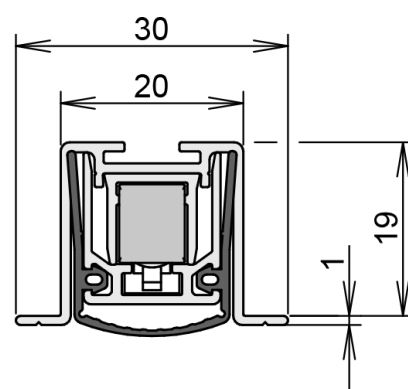

Stadi LD-20/20 OS

DETAILS

Articlenumber	1-985
Function	hinged door
Türenmaterial	timber, metal, PVC
Application	exterior door, interior door
Usage	sound protection, smoke protection, fire protection, accessibility

TECHNICAL DATA

Width	20 mm
Height	20 mm
Min. delivery length	635 mm
Max. delivery length	1600 mm
Standard length	750, 900, 1050, 1200 mm
max. travel	16 mm
Actuation	single-sided
Actuator	sliding acuator
removableInner profile	yes
Outerprofile	aluminium
Surface	plate finish
Sealingprofile	silicone, self-extinguishing

FITTING

Fixing	OS - omega-shaped profile screw under
Espagnolette bolt	yes

EXAMINATIONS AND CERTIFICATES

Permanent function IM	yes
Mio Certificate	yes
Leakage rate certificate	yes
Barrier free	yes
EPD	yes