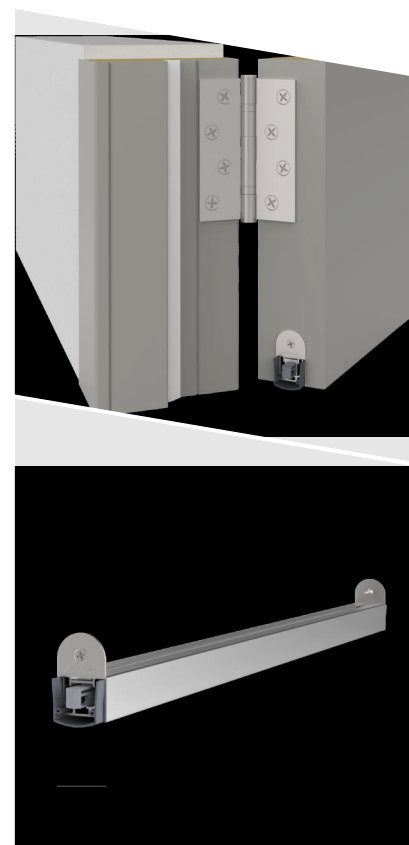

Stadi L-24/20 WS

DETAILS

Articlenumber	1-938
Function	hinged door
Türenmaterial	timber, metal, PVC
Application	exterior door, interior door
Usage	sound protection, smoke protection, fire protection, accessibility

TECHNICAL DATA

Width	24 mm
Height	20 mm
Min. delivery length	230 mm
Max. delivery length	2000 mm
Standard length	750, 900, 1050, 1200 mm
max. travel	16 mm
Actuation	single-sided
Actuator	sliding acutator
removableInner profile	yes
Outerprofile	aluminium
Surface	plate finish
Sealingprofile	silicone, self-extinguishing

FITTING

Fixing	WS - fixing brackets
Espagnolette bolt	yes

EXAMINATIONS AND CERTIFICATES

Sound	yes
Permanent function IM	yes
Mio Certificate	yes
Leakage rate certificate	yes
Corrision test	yes
Corrision	yes
Barrier free	yes