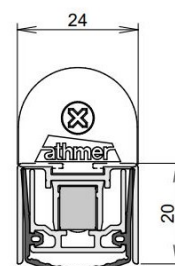

Stadi L-24/20 WS

DETAILS

Articlenumber	1-938
Function	hinged door
Türenmaterial	timber, metal, PVC
Application	exterior door, interior door
Usage	sound protection, smoke protection, fire protection, accessibility

TECHNICAL DATA

Width	24 mm
Height	20 mm
Min. delivery length	230 mm
Max. delivery length	2000 mm
Standard length	750, 900, 1050, 1200 mm
max. travel	16 mm
Actuation	single-sided
Actuator	sliding acutator
removableInner profile	yes
Outerprofile	aluminium
Surface	plate finish
Sealingprofile	silicone, self-extinguishing

FITTING

Fixing	WS - fixing brackets
Espagnolette bolt	yes

EXAMINATIONS AND CERTIFICATES

Sound	yes
Permanent function IM	yes
Mio Certificate	yes
Leakage rate certificate	yes
Corrision test	yes
Corrision	yes
Barrier free	yes