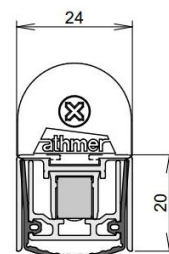

Stadi LD-24/20 WS

DETAILS

Articlenumber	1-951
Function	hinged door
Türenmaterial	timber, metal, PVC
Application	exterior door, interior door
Usage	sound protection, smoke protection, fire protection, accessibility

TECHNICAL DATA

Width	24 mm
Height	20 mm
Min. delivery length	635 mm
Max. delivery length	1600 mm
Standard length	750, 900, 1050, 1200 mm
max. travel	16 mm
Actuation	single-sided
Actuator	sliding acutator
removableInner profile	yes
Outerprofile	aluminium
Surface	plate finish
Sealingprofile	silicone, self-extinguishing

FITTING

Fixing	WS - fixing brackets
Espagnolette bolt	yes

EXAMINATIONS AND CERTIFICATES

Sound	yes
Permanent function IM	yes
Mio Certificate	yes
Leakage rate certificate	yes
Corrision test	yes
Corrision	yes
Barrier free	yes