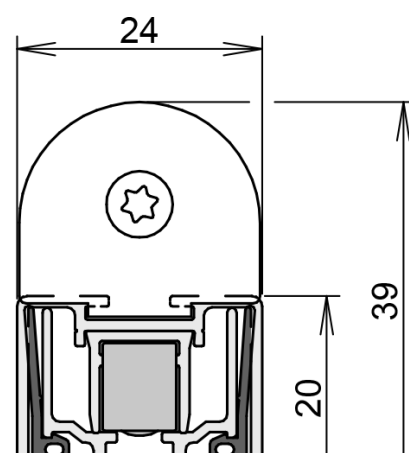

Rainstop® L-24/20 WS

DETAILS

Articlenumber	1-955
Function	hinged door
Türenmaterial	timber, metal, PVC
Application	exterior door
Usage	sound protection, smoke protection, fire protection, accessibility, driving rain

TECHNICAL DATA

Width	24 mm
Height	20 mm
Min. delivery length	230 mm
Max. delivery length	2000 mm
Standard length	750, 900, 1050, 1200, 1250 mm
max. travel	16 mm
Actuation	single-sided
Actuator	sliding acuator
removableInner profile	yes
Outerprofile	aluminium
Surface	silver anodized (C-0)
Sealingprofile	silicone, self-extinguishing

FITTING

Fixing	WS - fixing brackets
Espagnolette bolt	yes

EXAMINATIONS AND CERTIFICATES

Sound	yes
Permanent function 200k	yes
Mio Certificate	yes
Leakage rate certificate	yes
Corrision test	yes
Corrision	yes
Barrier free	yes