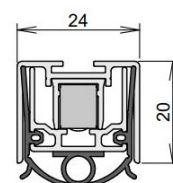

Rainstop® L-24/20 WS

DETAILS

Articlenumber	1-955
Function	hinged door
Türenmaterial	timber, metal, PVC
Application	exterior door
Usage	sound protection, smoke protection, fire protection, accessibility, driving rain

TECHNICAL DATA

Width	24 mm
Height	20 mm
Min. delivery length	230 mm
Max. delivery length	2000 mm
Standard length	750, 900, 1050, 1200, 1250 mm
max. travel	16 mm
Actuation	single-sided
Actuator	sliding acuator
removableInner profile	yes
Outerprofile	aluminium
Surface	silver anodized (C-0)
Sealingprofile	silicone, self-extinguishing

FITTING

Fixing	WS - fixing brackets
Espagnolette bolt	yes

EXAMINATIONS AND CERTIFICATES

Sound	yes
Permanent function 200k	yes
Mio Certificate	yes
Leakage rate certificate	yes
Corrision test	yes
Corrision	yes
Barrier free	yes