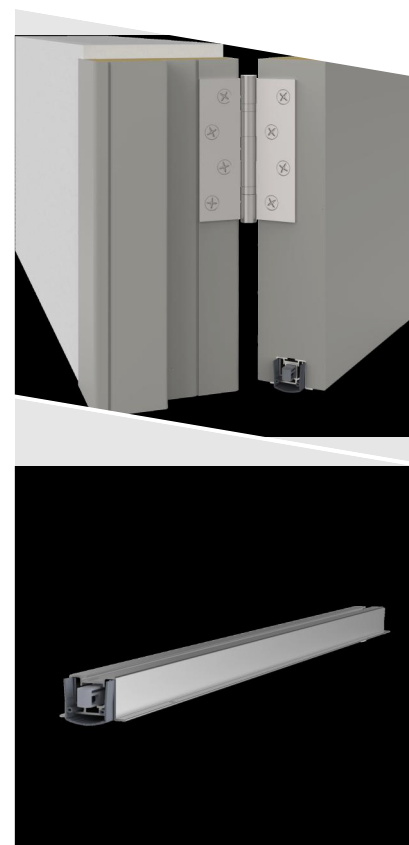

Stadi L-24/20 OS

DETAILS

Articlenumber	1-959
Function	hinged door
Türenmaterial	timber, metal, PVC
Application	exterior door, interior door
Usage	sound protection, smoke protection, fire protection, accessibility

TECHNICAL DATA

Width	24 mm
Height	20 mm
Min. delivery length	230 mm
Max. delivery length	3000 mm
Standard length	750, 900, 1050, 1200 mm
max. travel	16 mm
Actuation	single-sided
Actuator	sliding acuator
removableInner profile	yes
Outerprofile	aluminium
Surface	plate finish
Sealingprofile	silicone, self-extinguishing

FITTING

Fixing	OS - omega-shaped profile screw under
Espagnolette bolt	yes

EXAMINATIONS AND CERTIFICATES

Permanent function IM	yes
Mio Certificate	yes
Leakage rate certificate	yes
Corrision test	yes
Corrision	yes
Barrier free	yes