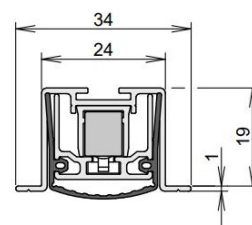

TECHNICAL DATA

Width	24 mm
Height	20 mm
Min. delivery length	230 mm
Max. delivery length	3000 mm
Standard length	750, 900, 1050, 1200 mm
max. travel	16 mm
Actuation	single-sided
Actuator	sliding acuator
removableInner profile	yes
Outerprofile	aluminium
Surface	plate finish
Sealingprofile	silicone, self-extinguishing

FITTING

Fixing	OS - omega-shaped profile screw under
Espagnolette bolt	yes

EXAMINATIONS AND CERTIFICATES

Permanent function IM	yes
Mio Certificate	yes
Leakage rate certificate	yes
Corrision test	yes
Corrision	yes
Barrier free	yes