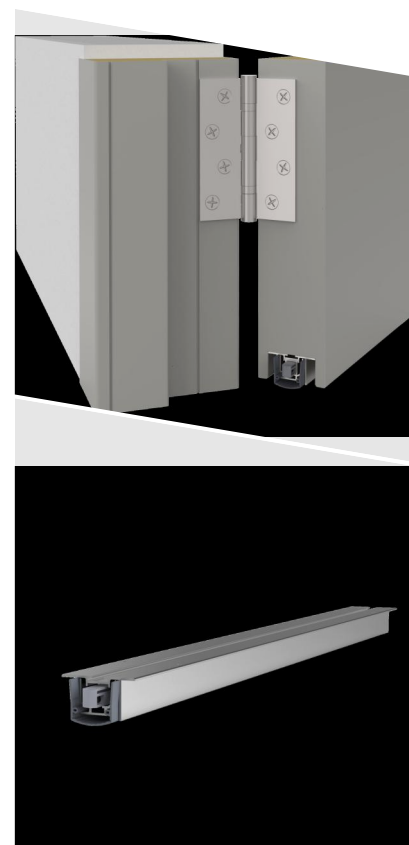

Stadi L-24/20 TS

DETAILS

Articlenumber	1-960
Function	hinged door
Türenmaterial	timber, metal, PVC
Application	exterior door, interior door
Usage	sound protection, smoke protection, fire protection, accessibility

TECHNICAL DATA

Width	24 mm
Height	20 mm
Min. delivery length	230 mm
Max. delivery length	3000 mm
Standard length	750, 900, 1050, 1200 mm
max. travel	16 mm
Actuation	single-sided
Actuator	sliding acutator
removableInner profile	yes
Outerprofile	aluminium
Surface	plate finish
Sealingprofile	silicone, self-extinguishing

FITTING

Fixing	TS - T-shaped profile unterschrauben
Espagnolette bolt	yes

EXAMINATIONS AND CERTIFICATES

Permanent function IM	yes
Mio Certificate	yes
Leakage rate certificate	yes
Corrision test	yes
Corrision	yes
Barrier free	yes