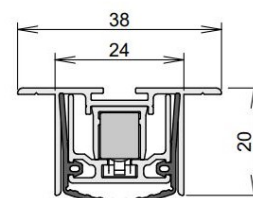

Stadi L-24/20 TS

DETAILS

Articlenumber	1-960
Function	hinged door
Türenmaterial	timber, metal, PVC
Application	exterior door, interior door
Usage	sound protection, smoke protection, fire protection, accessibility

TECHNICAL DATA

Width	24 mm
Height	20 mm
Min. delivery length	230 mm
Max. delivery length	3000 mm
Standard length	750, 900, 1050, 1200 mm
max. travel	16 mm
Actuation	single-sided
Actuator	sliding acutator
removableInner profile	yes
Outerprofile	aluminium
Surface	plate finish
Sealingprofile	silicone, self-extinguishing

FITTING

Fixing	TS - T-shaped profile unterschrauben
Espagnolette bolt	yes

EXAMINATIONS AND CERTIFICATES

Permanent function IM	yes
Mio Certificate	yes
Leakage rate certificate	yes
Corrision test	yes
Corrision	yes
Barrier free	yes