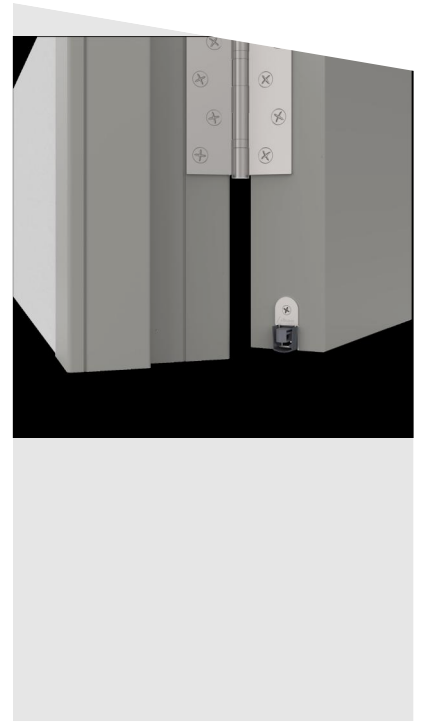

MD-17/17 WS