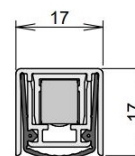

TECHNICAL DATA

Width	17 mm
Height	17 mm
Min. delivery length	655 mm
Max. delivery length	1600 mm
Standard length	750, 900, 1050, 1200 mm
max. travel	13 mm
Actuation	single-sided
Actuator	sliding acutator
removableInner profile	yes
Outerprofile	aluminium
Surface	plate finish
Sealingprofile	silicone, self-extinguishing

FITTING

Fixing	WS - fixing brackets
Espagnolette bolt	yes

EXAMINATIONS AND CERTIFICATES

Permanent function IM	yes
Mio Certificate	yes
Leakage rate certificate	yes
Barrier free	yes
UL	yes
EPD	yes

MD-17/17 WS