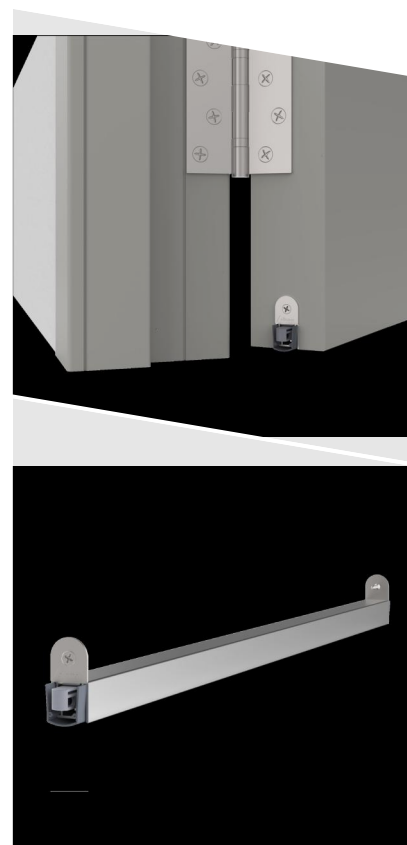

Stadi MD-17/17 WS

DETAILS

Articlenumber	1-950
Function	hinged door
Türenmaterial	timber, metal, PVC
Application	exterior door, interior door
Usage	sound protection, smoke protection, fire protection, accessibility

TECHNICAL DATA

Width	17 mm
Height	17 mm
Min. delivery length	655 mm
Max. delivery length	1600 mm
Standard length	750, 900, 1050, 1200 mm
max. travel	13 mm
Actuation	single-sided
Actuator	sliding acutator
removableInner profile	yes
Outerprofile	aluminium
Surface	plate finish
Sealingprofile	silicone, self-extinguishing

FITTING

Fixing	WS - fixing brackets
Espagnolette bolt	yes

EXAMINATIONS AND CERTIFICATES

Permanent function IM	yes
Mio Certificate	yes
Leakage rate certificate	yes
Barrier free	yes
UL	yes
EPD	yes