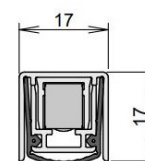

Stadi M-17/17 WS

DETAILS

Articlenumber	1-937
Function	hinged door
Türenmaterial	timber, metal, PVC
Application	exterior door, interior door
Usage	sound protection, smoke protection, fire protection, accessibility

TECHNICAL DATA

Width	17 mm
Height	17 mm
Min. delivery length	250 mm
Max. delivery length	2000 mm
Standard length	750, 900, 1050, 1200 mm
max. travel	13 mm
Actuation	single-sided
Actuator	sliding acutator
removableInner profile	yes
Outerprofile	aluminium
Surface	plate finish
Sealingprofile	silicone, self-extinguishing

FITTING

Fixing	WS - fixing brackets
Espagnolette bolt	yes

EXAMINATIONS AND CERTIFICATES

Sound	yes
Permanent function IM	yes
Mio Certificate	yes
Leakage rate certificate	yes
Barrier free	yes
UL	yes
EPD	yes