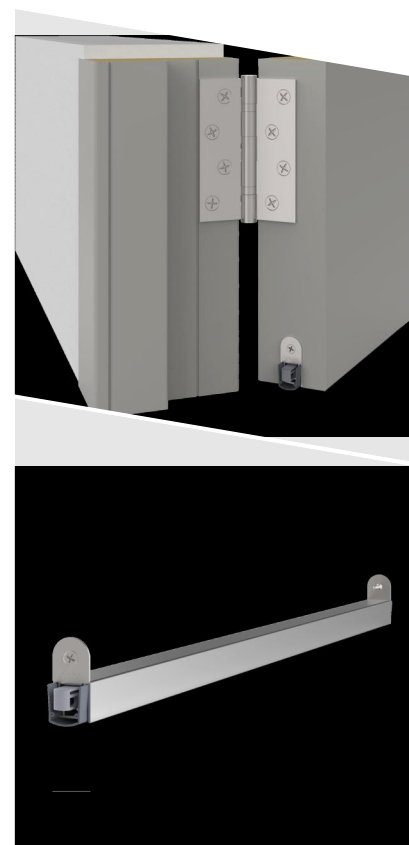

Stadi M-17/17 WS

DETAILS

Articlenumber	1-937
Function	hinged door
Türenmaterial	timber, metal, PVC
Application	exterior door, interior door
Usage	sound protection, smoke protection, fire protection, accessibility

TECHNICAL DATA

Width	17 mm
Height	17 mm
Min. delivery length	250 mm
Max. delivery length	2000 mm
Standard length	750, 900, 1050, 1200 mm
max. travel	13 mm
Actuation	single-sided
Actuator	sliding acutator
removableInner profile	yes
Outerprofile	aluminium
Surface	plate finish
Sealingprofile	silicone, self-extinguishing

FITTING

Fixing	WS - fixing brackets
Espagnolette bolt	yes

EXAMINATIONS AND CERTIFICATES

Sound	yes
Permanent function IM	yes
Mio Certificate	yes
Leakage rate certificate	yes
Barrier free	yes
UL	yes
EPD	yes