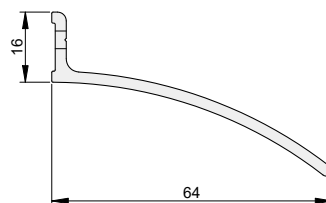

RG 7040

- / overhead rain drip guard
- / channels rain water from entrance doors
- / suitable for single and double leaf doors

TECHNICAL DATA

| | |
|-------------|-------------------------------|
| Application | at the head of external doors |
| Material | aluminum, anodized |

DIMENSIONS

| | |
|---------------------|---------------------------------|
| Standard lengths | 1000, 1250, 2250, 2500, 3000 mm |
| Maximum lengths | 3.000 mm |
| Can be shortened by | any length |

FIXING